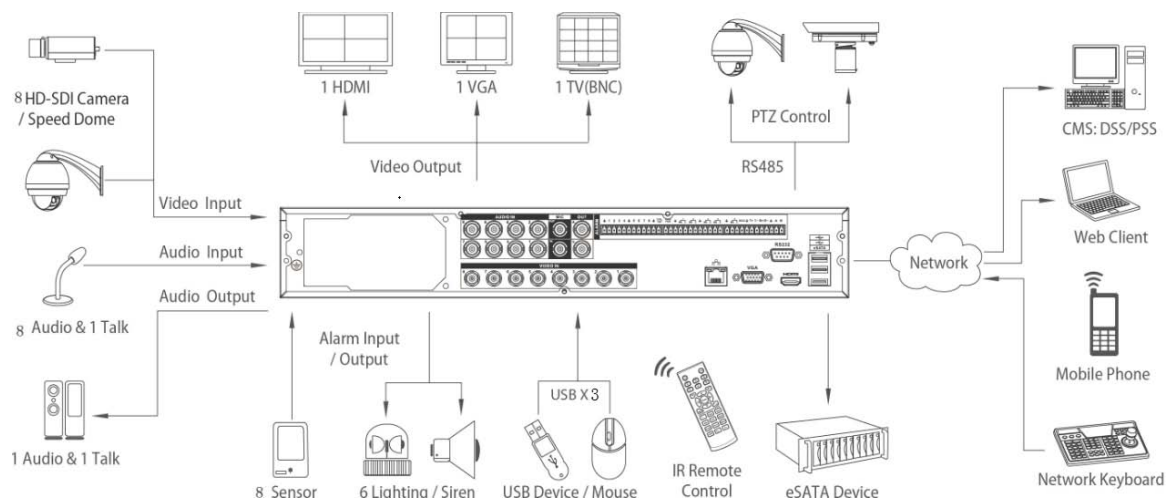

DH-DVR0404/0804/1604HD-L

	selection, Digital zoom(any size)
Backup Mode	USB Device / eSATA Device / Internal SATA burner/ Network
Network	
Ethernet	RJ-45 port (10/100M/1000M)
Network Functions	HTTP, IPv4/IPv6, TCP/IP, UPNP, RTSP, UDP, SMTP, NTP, DHCP, DNS, PPPOE, DDNS, FTP, IP Filter, Alarm Server
Max. User Access	20 users
Smart Phone	iPhone, iPad, Android, Windows Phone
Storage	
Internal HDD	4 SATA ports (4HDDs or 3HDDs+1CD/DVD-RW), up to 16TB
External HDD	1 eSATA port (Max 4 SATA HDDs), up to 16TB
Auxiliary Interface	
USB Interface	3 ports (2 Rear), USB2.0
RS232	1 port, For PC communication & Keyboard
RS485	1 port, For PTZ control
General	
Power Supply	AC 100~240 V, 50/60 Hz
Power Consumption	40W(without HDD)
Working Environment	-10 ~+55°C / 10~90%RH / 86~106kpa
Dimension(W×D×H)	1.5U, 440mm×460mm×68mm
Weight	6.0KG(without HDD)

System Connection

Here takes DH-DVR0804HD-L as an example

Dahua Technology Co., Ltd. 1187BinAn Road, Binjiang District, Hangzhou, China

Tel: 66956096-09126017817-09107616575

email:imensazaa@gmail.com

www.irandahua.com